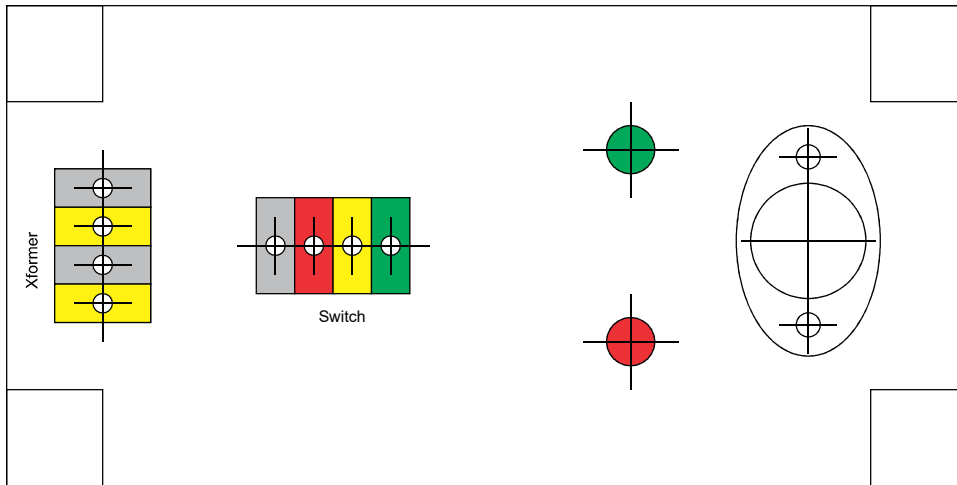

Switch Controller
5 Pin DIN
Female Connector

Remote Control Switch Control
Norbert Doerry
December 2014
Rev 1: April 2019

Remote Control Switch Control
 Norbert Doerry
 December 2014

Remote Control Switch Control
 Norbert Doerry
 December 2014