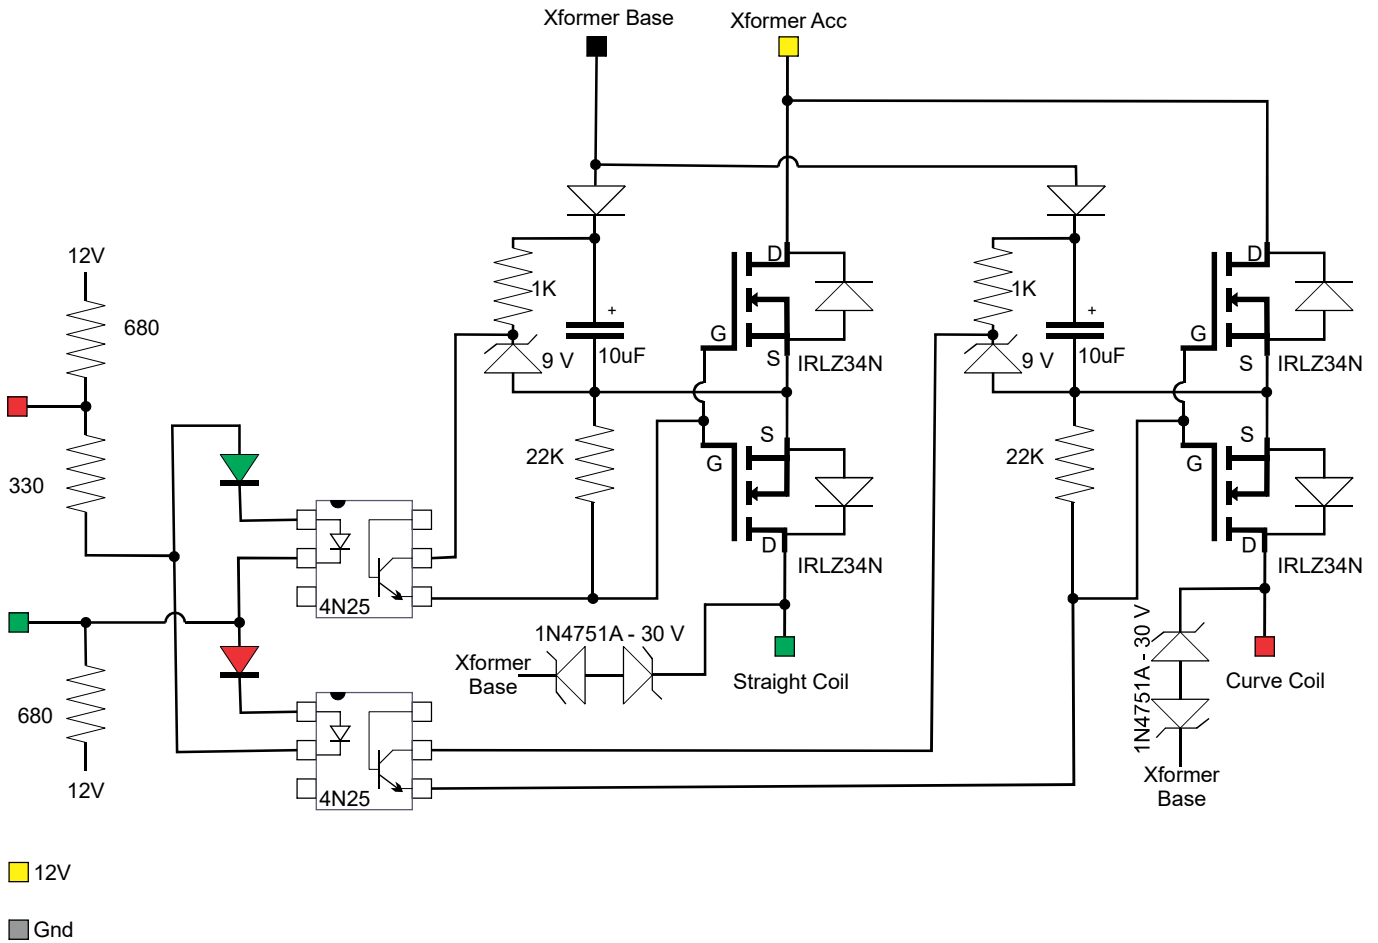

Switch Controller
5 Pin DIN
Female Connector

Remote Control Switch Control
Norbert Doerry
December 2014
Rev 1: April 2019

Remote Control Switch Control
 Norbert Doerry
 December 2014

Remote Control Switch Control
 Norbert Doerry
 December 2014

Switch Transformer

Switch Transformer

Remote Control Switch Control
 Norbert Doerry
 December 2014