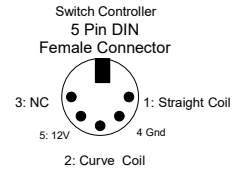

Switch Controller
5 Pin DIN
Female Connector

Remote Control Switch Control
Norbert Doerry
December 2014
Rev 1: April 2019

Remote Control Switch Control
 Norbert Doerry
 December 2014

Remote Control Switch Control
 Norbert Doerry
 December 2014