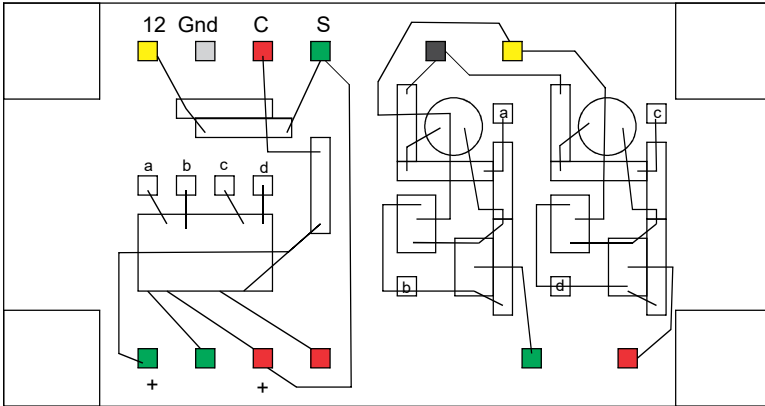

Switch Controller
5 Pin DIN
Female Connector

Remote Control Switch Control
Norbert Doerry
December 2014
Rev 1: April 2019

Remote Control Switch Control
 Norbert Doerry
 December 2014

Remote Control Switch Control
 Norbert Doerry
 December 2014