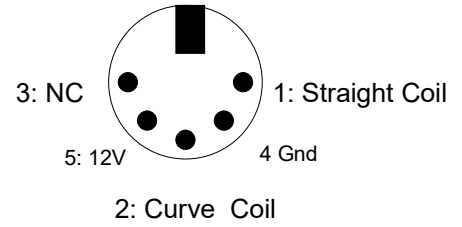

Switch Controller
5 Pin DIN
Female Connector

Remote Control Switch Control
Norbert Doerry
December 2014
Rev 1: April 2019

Remote Control Switch Control
 Norbert Doerry
 December 2014

Remote Control Switch Control
 Norbert Doerry
 December 2014