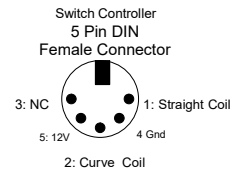

Switch Controller
5 Pin DIN
Female Connector

Remote Control Switch Control
Norbert Doerry
December 2014
Rev 1: April 2019

Remote Control Switch Control
 Norbert Doerry
 December 2014

Remote Control Switch Control
 Norbert Doerry
 December 2014